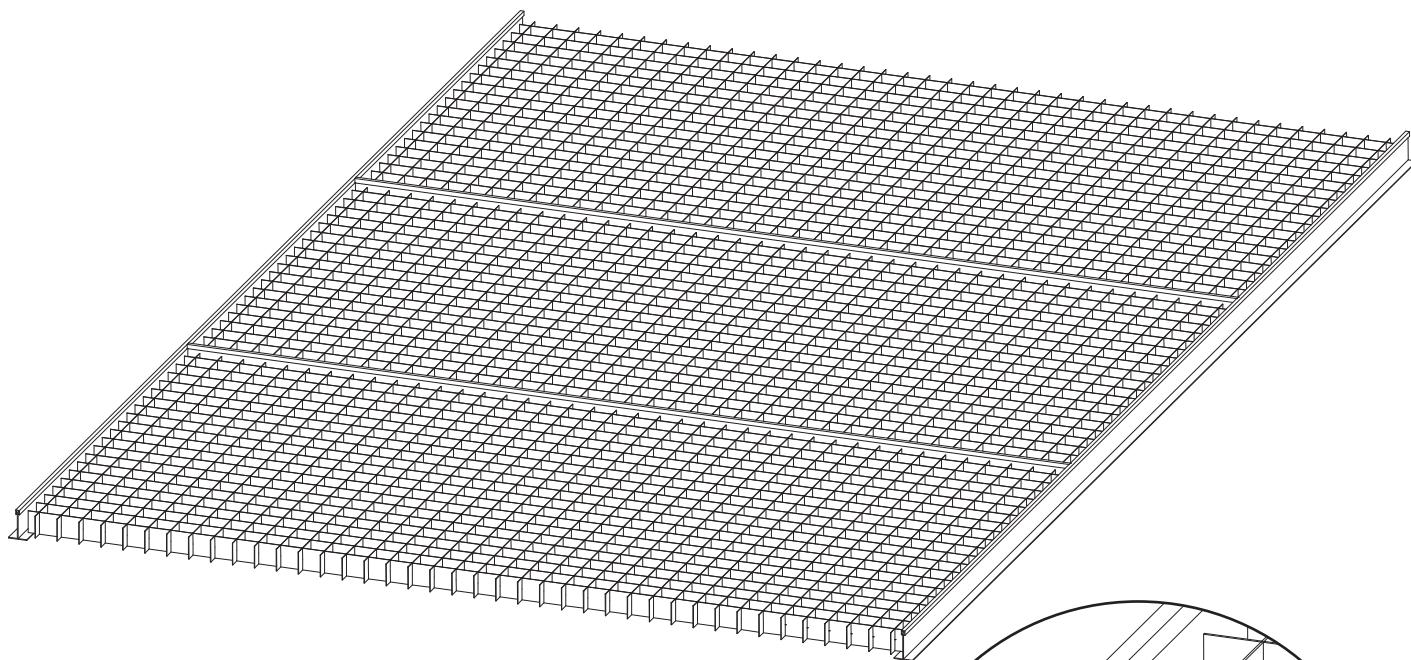

Louvre Lay-in

T15/T24 Profile

Specifications

Material	0.6 Alum
Module size	600 x 1200mm
Height h	30, 35 or 40mm
Grid size a x b	35x35, 40x40, 50x50, 75x75, 86x86 or 100x100mm
Standard colors	RAL9003, RAL9006 or RAL9005
Special colors	on request