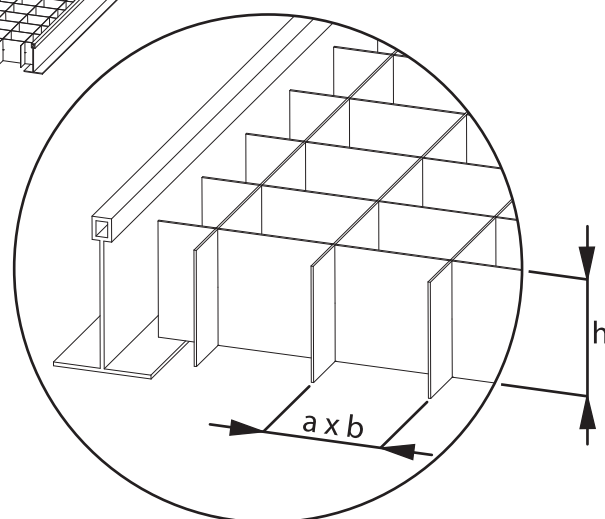

Louvre Lay-in

T15/T24 Profile

Specifications

Material	0.6 Alum
Module size	600 x 1200mm
Height h	30, 35 or 40mm
Grid size a x b	35x35, 40x40, 50x50, 75x75, 86x86 or 100x100mm
Standard colors	RAL9003, RAL9006 or RAL9005
Special colors	on request