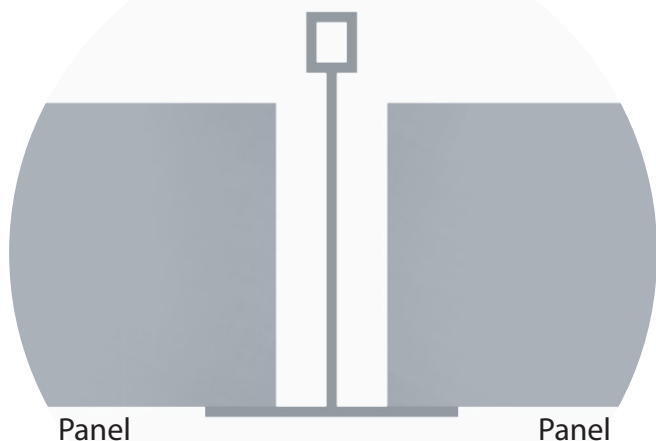

Louvre Lay-in

T15/T24 Profile

Specifications

Material	0.6 Alum
Module size	600 x 1200mm
Height h	30, 35 or 40mm
Grid size a x b	35x35, 40x40, 50x50, 75x75, 86x86 or 100x100mm
Standard colors	RAL9003, RAL9006 or RAL9005
Special colors	on request