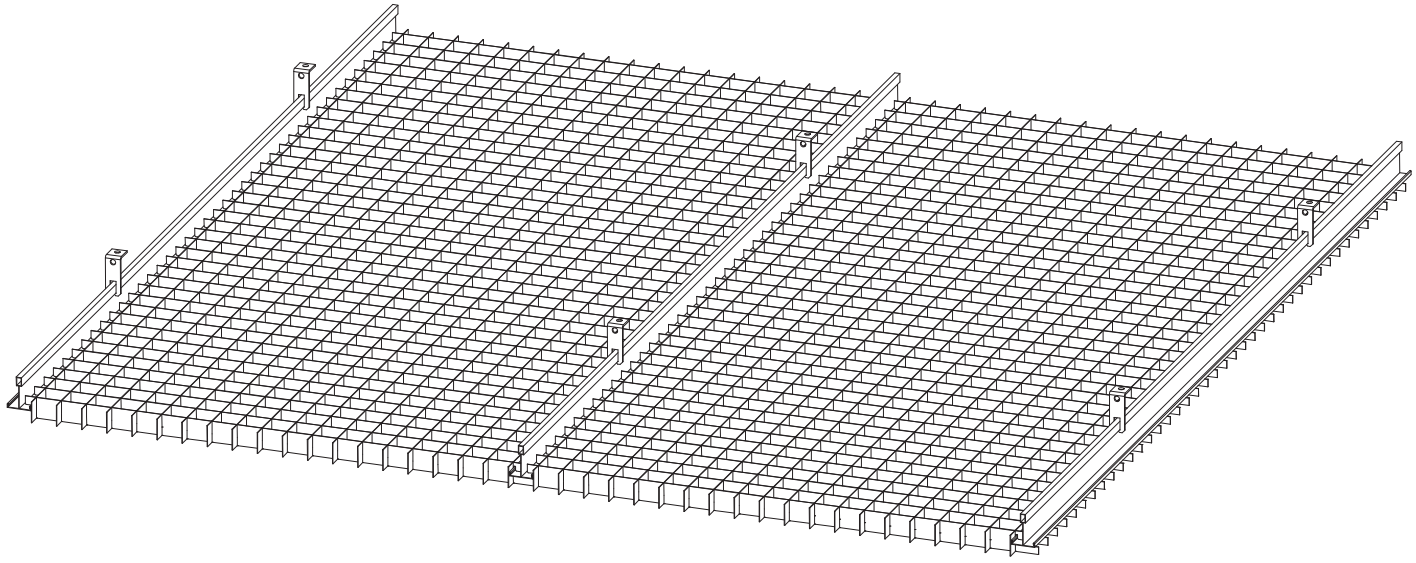

# Louvre Concealed

## Specifications

Material	0.6 Alum
Module size	600 x 1200mm
Height h	30, 35 or 40mm
Grid size a x b	35x35, 40x40, 50x50, 75x75, 86x86 or 100x100mm
Standard colors	RAL9003, RAL9006 or RAL9005
Special colors	on request