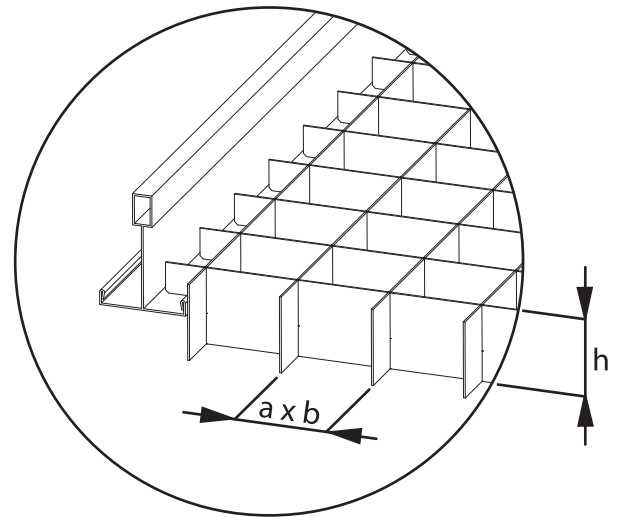

## Specifications

Material	0.6 Alum
Module size	600 x 1200mm
Height h	30, 35 or 40mm
Grid size a x b	35x35, 40x40, 50x50, 75x75, 86x86 or 100x100mm
Standard colors	RAL9003, RAL9006 or RAL9005
Special colors	on request