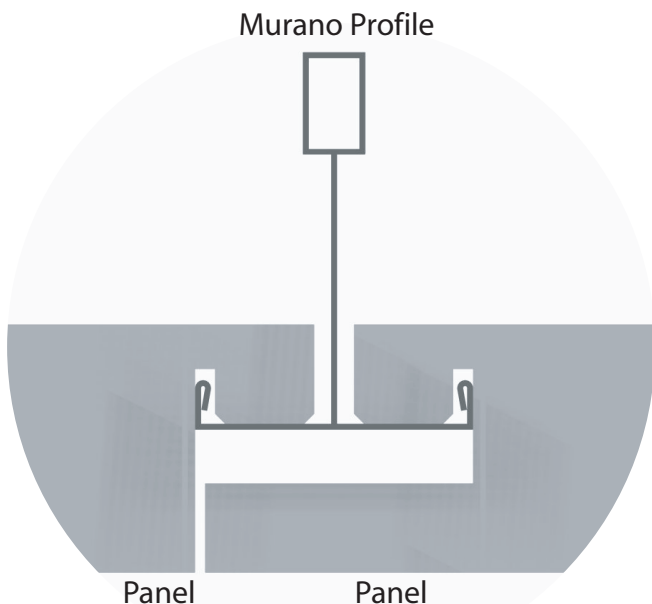

# Louvre Concealed

## Specifications

Material	0.6 Alum
Module size	600 x 1200mm
Height h	30, 35 or 40mm
Grid size a x b	35x35, 40x40, 50x50, 75x75, 86x86 or 100x100mm
Standard colors	RAL9003, RAL9006 or RAL9005
Special colors	on request