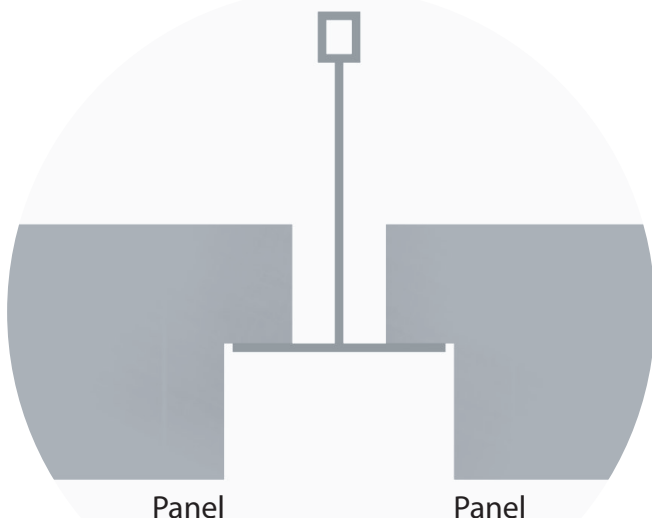

Louvre Tegular

T15/T24 Profile

Specifications

Material	0.6 Alum
Module size	600 x 1200mm
Height h	30, 35 or 40mm
Grid size a x b	35x35, 40x40, 50x50, 75x75, 86x86 or 100x100mm
Standard colors	RAL9003, RAL9006 or RAL9005
Special colors	on request