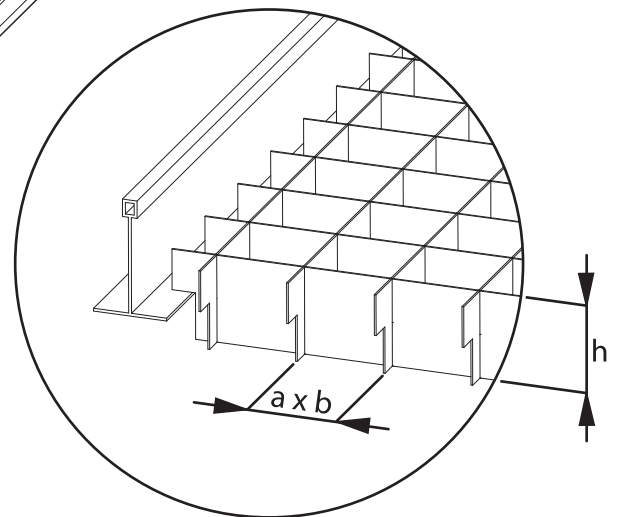

Louvre Tegular

T15/T24 Profile

Specifications

Material	0.6 Alum
Module size	600 x 1200mm
Height h	30, 35 or 40mm
Grid size a x b	35x35, 40x40, 50x50, 75x75, 86x86 or 100x100mm
Standard colors	RAL9003, RAL9006 or RAL9005
Special colors	on request