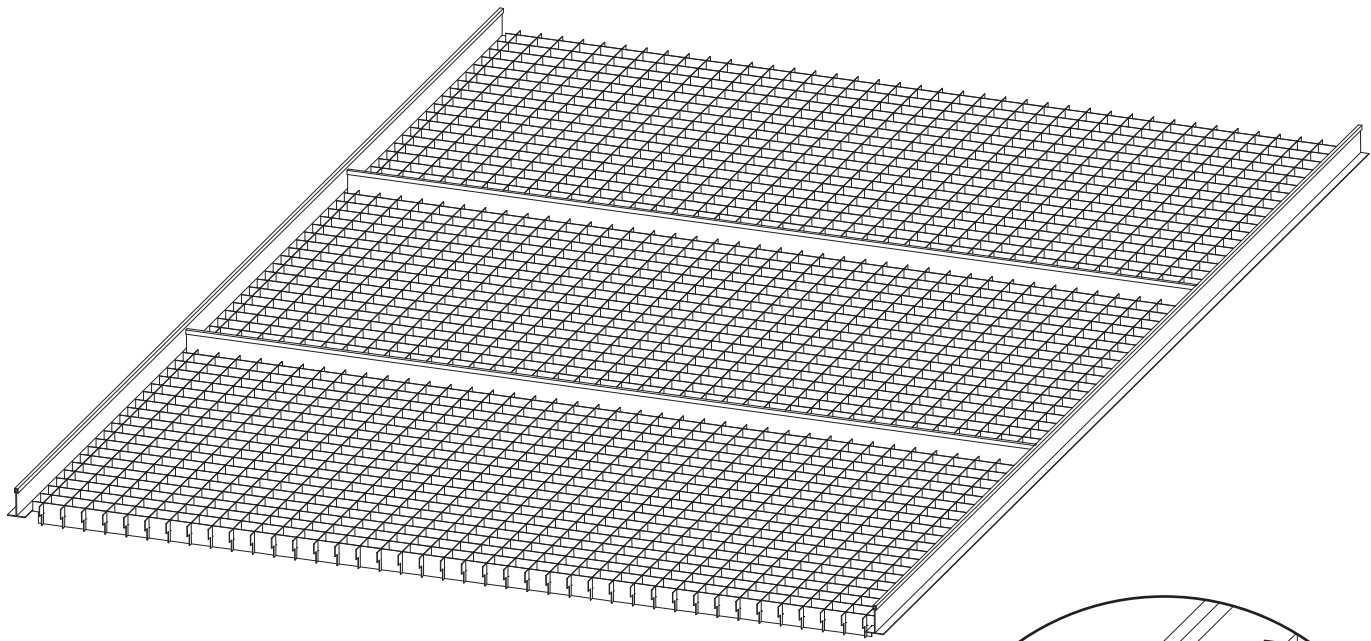

Louvre Tegular

T15/T24 Profile

Specifications

Material	0.6 Alum
Module size	600 x 1200mm
Height h	30, 35 or 40mm
Grid size a x b	35x35, 40x40, 50x50, 75x75, 86x86 or 100x100mm
Standard colors	RAL9003, RAL9006 or RAL9005
Special colors	on request